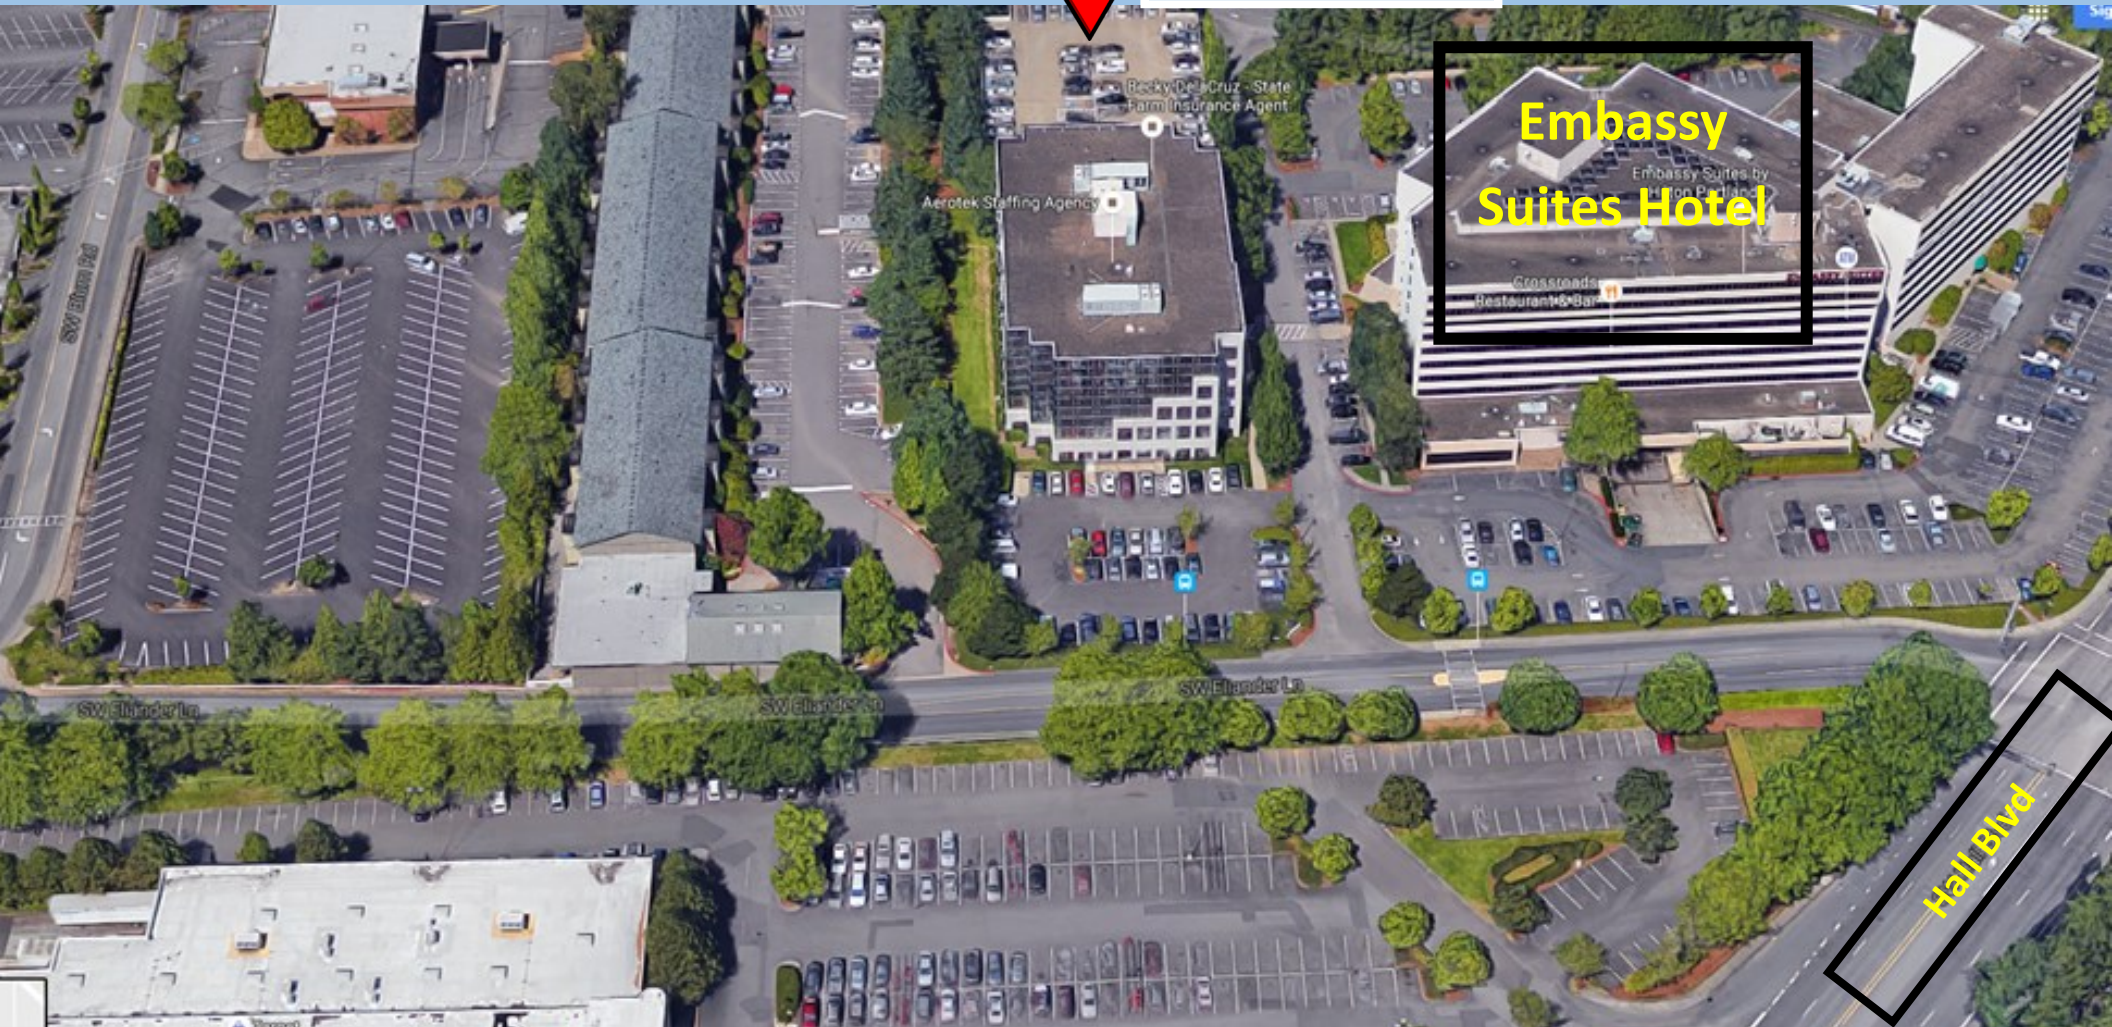

# Overflow Parking

Overflow Lot  
2-story structure

**Driving Instructions to Overflow Lot:** From Embassy Suites Hotel, proceed out of east driveway (toward Target), and turn right onto Eliander Lane toward Washington Square Mall. Turn right at first stop sign onto Blum Road. Take first right just before Wells Fargo Bank, and turn right into auxiliary lot. Park as far east in the lot as possible (to remain close to Eliander Road). Keep driveways clear to avoid towing.

**Walking Instructions to Overflow:** From Embassy Suites Hotel, proceed out of east driveway (toward Target), and turn right onto Eliander Lane toward Washington Square Mall. Turn right at first stop sign onto Blum Road. Follow hand-railed steps (3) down into lot.

**Walking Instructions from Overflow Lot to Hotel:** Follow walking instructions in reverse. Follow Eliander Lane back up to hotel